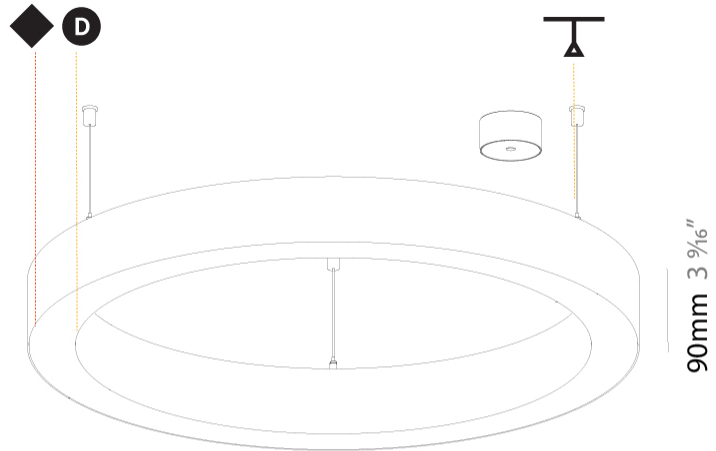

GENERAL

Series: Glorious
Subseries: Glorious Slim
Brand: Prolicht
Division: Architectural
Mounting Type: Suspension
Mounting Location: Ceiling
Subcategory: Ambient

PHYSICAL

Shape: Round
Diameter (mm): 800
Diameter (in): 31 1/2
Height (mm): 90
Height (in): 3 9/16
Max. Overall Height (mm): 2090
Max. Overall Height (in): 82 5/16
Light Distribution: Direct
Weight (kg): 6.772
Weight (lbs): 14.93
Diffuser: [PMMA - Opal or Micro-Prism](#)
Fixture Finish: [SSR / BKV / CWI / CRY / HAB / LAG / UFT / ITA / RUA / RUR / MIC / FTG / MYG / TWT / LOD / PUS / FRO / FUP / KIA / POP / BLS / SPG / MEY / GOH / GUM / CHC / COM / ABZ / JAG / OBR / MOS / ROR](#)
Fixture Material: Aluminum
Cable Details: 2000mm or 6000mm Transparent Cable

ELECTRICAL

Lamp Type: LED (Zhaga Standard)
Input Wattage (W): 52.1
Total Output Wattage (W): 48
Dimming: [Tri-Mode (Non-Dimming and Phase Dimming (120Vac only) and 0-10V Dimming)](#)
Driver Included: Yes
Driver Location: Integrated
Driver Type: Constant Current - Universal
Driver Class: Class 2
Input Voltage (V): 120 - 277
Constant Current (MA): 350

LED

Color Temperature (°K): [2700 / 3000 / 3500 / 4000](#)
Max. Delivered Lumen (lm): 6237 / 6388 / 4979 / 6768
Nominal Lumen (lm): 7955 / 8148 / 6351 / 8632
CRI: >80 CRI
Efficiency (%): 88
Lamp Life (hrs): 50000

OPTICAL

Beam Angle: 110

RATINGS AND CERTIFICATIONS

Certified By: Certified for North American Standards
IP rating: IP20

Ø 670mm 26 3/8"

Ø 800mm 31 1/2"

90mm 3 9/16"